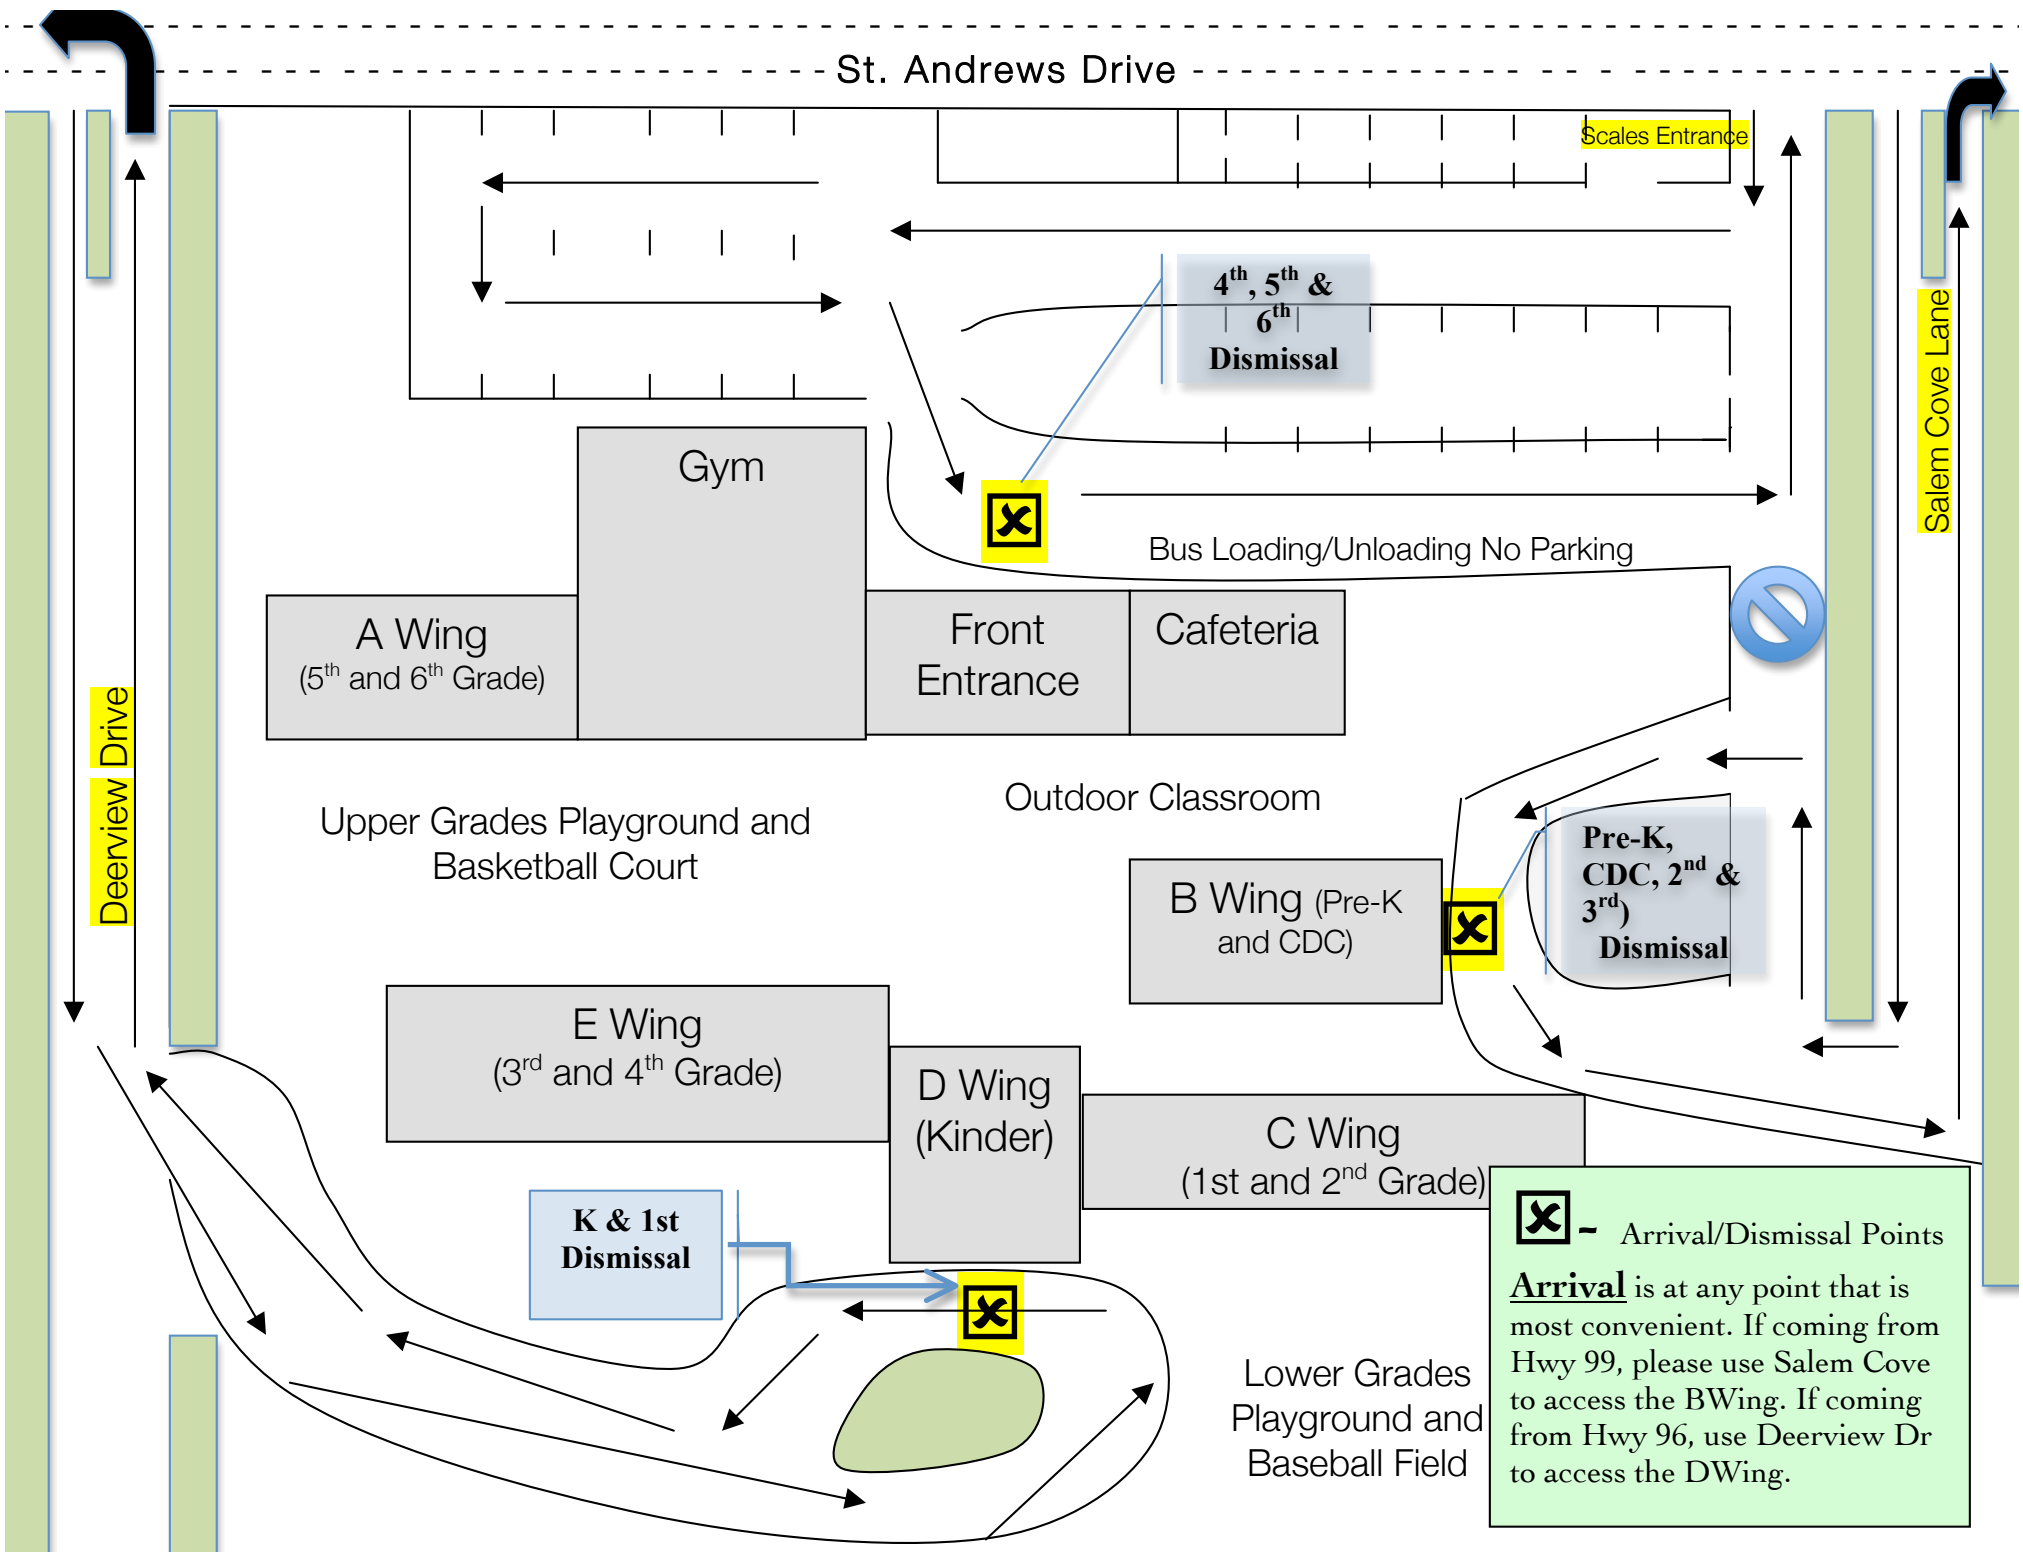

St. Andrews Drive

X - Arrival/Dismissal Points
Arrival is at any point that is most convenient. If coming from Hwy 99, please use Salem Cove to access the B Wing. If coming from Hwy 96, use Deerview Dr to access the D Wing.